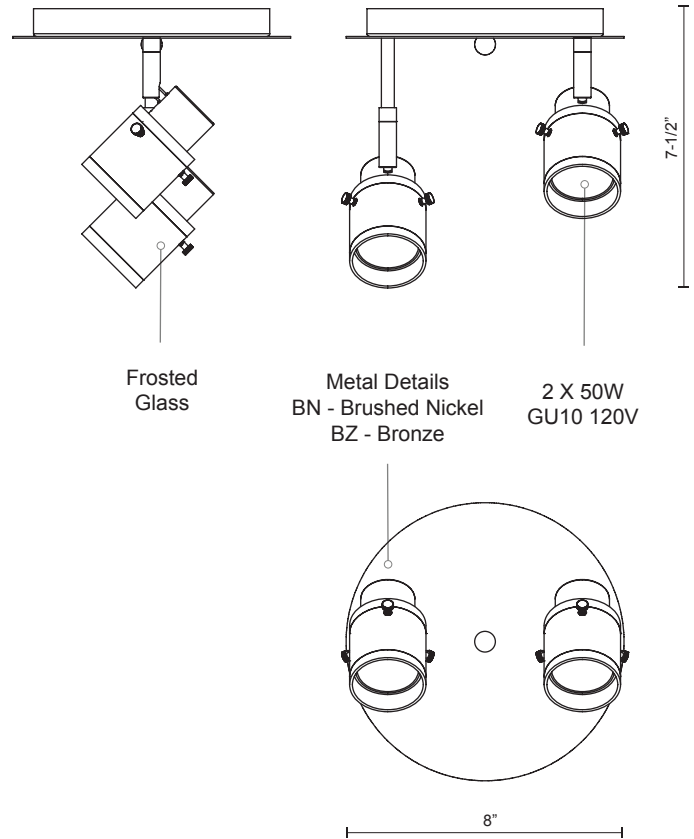

81352

SPECIFICATION SHEET

Description:

Two lamp monopoint fixture with frosted glass shade.

Metal Finish(es):

BN - Brushed Nickel BZ - Bronze

Glass Colour(s):

Frosted Glass

Lamping:

2 X 50W, GU10, 120V

PROJECT:	
DATE:	TYPE:

81352 BN

81352 BN

81352 BZ